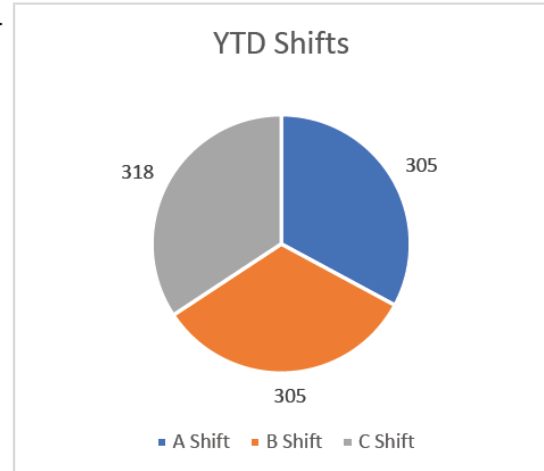

WHITESTOWN FIRE DEPARTMENT

EMS Billing Report:

November MTD Revenue: \$ \$8,962.47

YTD Revenue: \$ 138,907.10 / (2019 YTD: \$ 126,610.86; 9.71%)

WHITESTOWN FIRE DEPARTMENT

Fire Current Month

Total Calls 86

Fire Year To Date

YTD Calls 928

Station

YTD Station

Monthly Call Type

- 100 - Fire
- 200 Series
- 300 - EMS
- 400 - HAZMAT
- 500 - Service Call
- 600 - Series
- 700 - False Alarm

YTD Call Type

- 100 - Fire
- 200
- 300 - EMS
- 400 - HAZMAT
- 500 - Service Call
- 600 - Series
- 700 - False Alarm