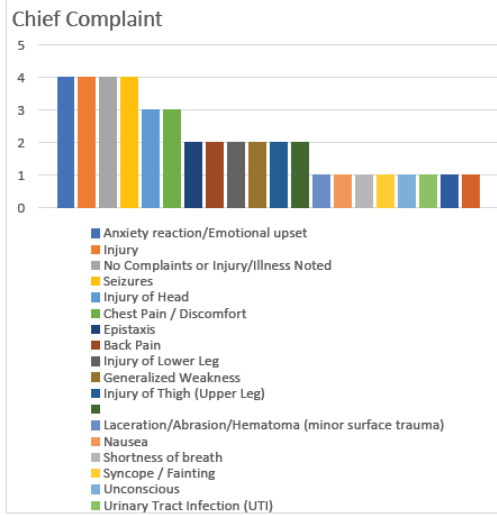

WHITESTOWN FIRE DEPARTMENT

EMS Previous Month