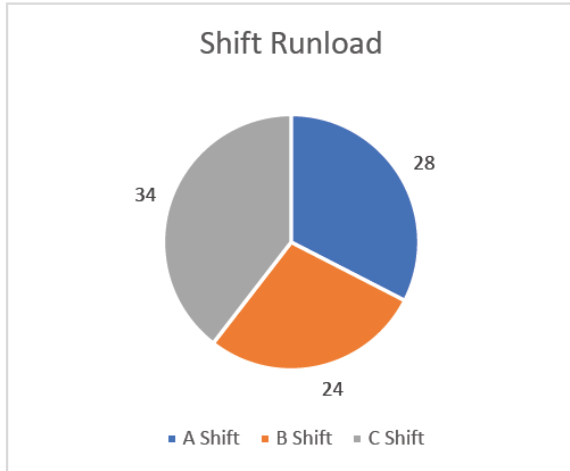

WHITESTOWN FIRE DEPARTMENT

Fire Current Month

Total Calls 86