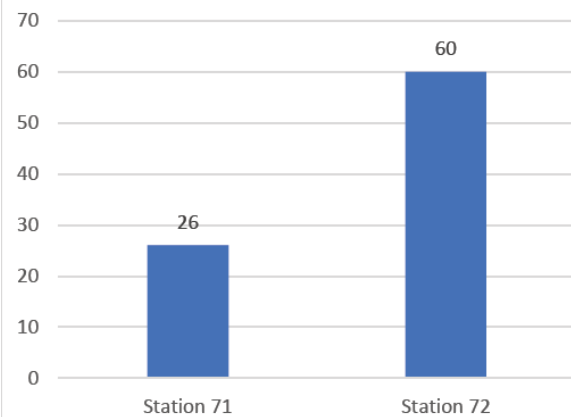

WHITESTOWN FIRE DEPARTMENT

EMS Billing Report:

November MTD Revenue: \$ \$8,962.47

YTD Revenue: \$ 138,907.10 / (2019 YTD: \$ 126,610.86; 9.71%)

WHITESTOWN FIRE DEPARTMENT

Fire Current Month

Total Calls 86

Fire Year To Date

YTD Calls 928

Station

YTD Station

Monthly Call Type

- 100 - Fire
- 200 Series
- 300 - EMS
- 400 - HAZMAT
- 500 - Service Call
- 600 - Series
- 700 - False Alarm

YTD Call Type

- 100 - Fire
- 200
- 300 - EMS
- 400 - HAZMAT
- 500 - Service Call
- 600 - Series
- 700 - False Alarm