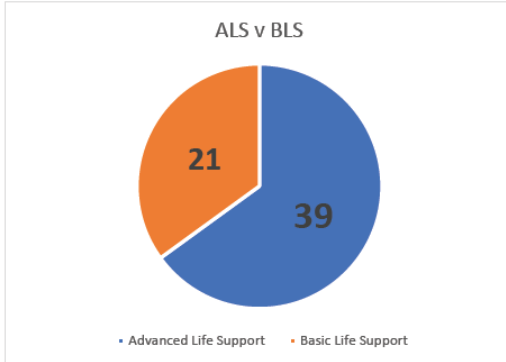

WHITESTOWN FIRE DEPARTMENT

EMS Previous Month