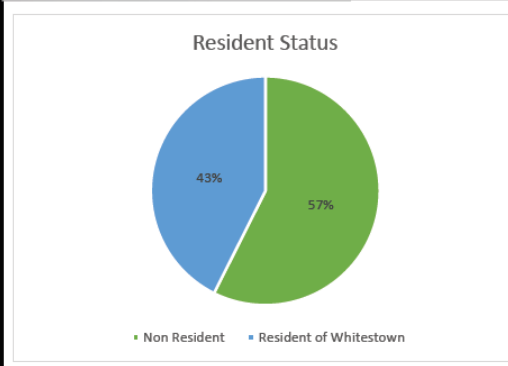

EMS Year To Date

Increase from 2019 - 21 Runs, 2.3 %