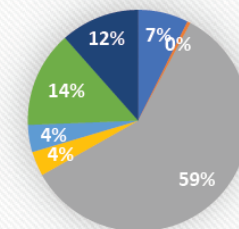

YTD Calls 928

Station

YTD Station

Monthly Call Type

- 100 - Fire
- 200 Series
- 300 - EMS
- 400 - HAZMAT
- 500 - Service Call
- 600 - Series
- 700 - False Alarm

YTD Call Type

- 100 - Fire
- 200
- 300 - EMS
- 400 - HAZMAT
- 500 - Service Call
- 600 - Series
- 700 - False Alarm