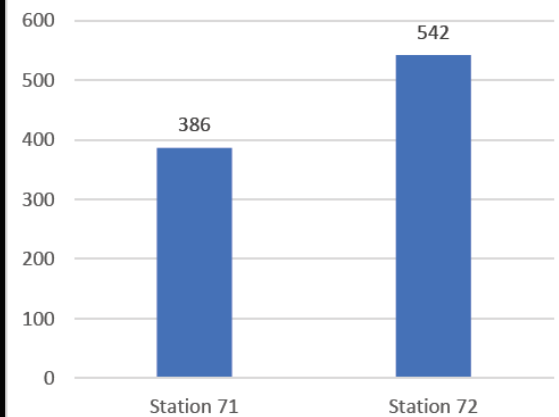

WHITESTOWN FIRE DEPARTMENT

EMS Billing Report:

November MTD Revenue: \$ \$8,962.47

YTD Revenue: \$ 138,907.10 / (2019 YTD: \$ 126,610.86; 9.71%)

WHITESTOWN FIRE DEPARTMENT

Fire Current Month

Total Calls 86

Fire Year To Date

YTD Calls 928

Station

YTD Station

Monthly Call Type

- 100 - Fire
- 200 Series
- 300 - EMS
- 400 - HAZMAT
- 500 - Service Call
- 600 - Series
- 700 - False Alarm

YTD Call Type

- 100 - Fire
- 200
- 300 - EMS
- 400 - HAZMAT
- 500 - Service Call
- 600 - Series
- 700 - False Alarm