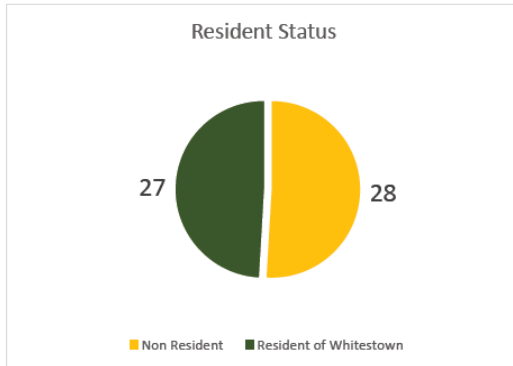

WHITESTOWN FIRE DEPARTMENT

EMS Previous Month