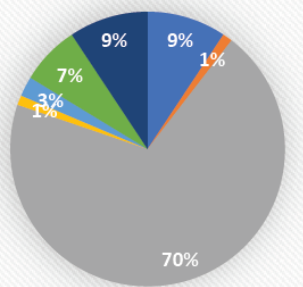

YTD Calls 928

Station

YTD Station

Monthly Call Type

- 100 - Fire
- 200 Series
- 300 - EMS
- 400 - HAZMAT
- 500 - Service Call
- 600 - Series
- 700 - False Alarm

YTD Call Type

- 100 - Fire
- 200
- 300 - EMS
- 400 - HAZMAT
- 500 - Service Call
- 600 - Series
- 700 - False Alarm