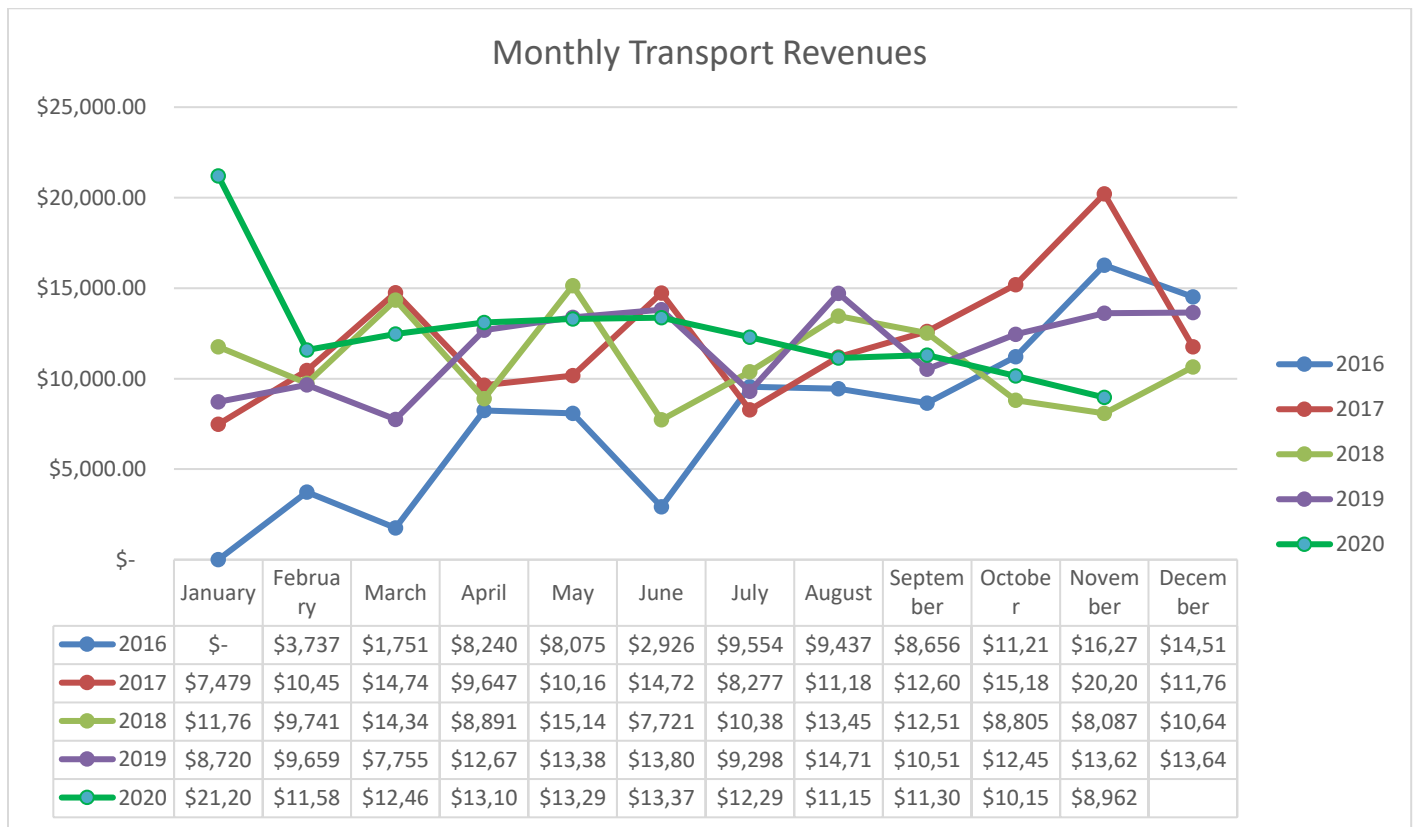

WHITESTOWN FIRE DEPARTMENT

EMS Billing Report:

November MTD Revenue: \$ \$8,962.47

YTD Revenue: \$ 138,907.10 / (2019 YTD: \$ 126,610.86; 9.71%)

WHITESTOWN FIRE DEPARTMENT

Fire Current Month

Total Calls 86

Fire Year To Date