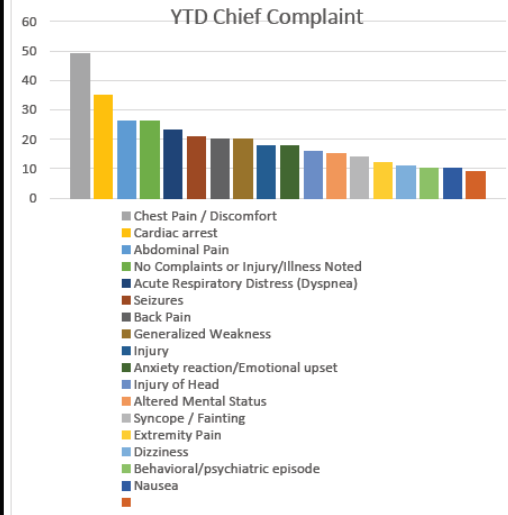

EMS Year To Date

Increase from 2019 - 21 Runs, 2.3 %