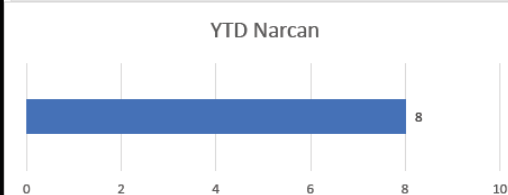

EMS Year To Date

Increase from 2019 - 21 Runs, 2.3 %