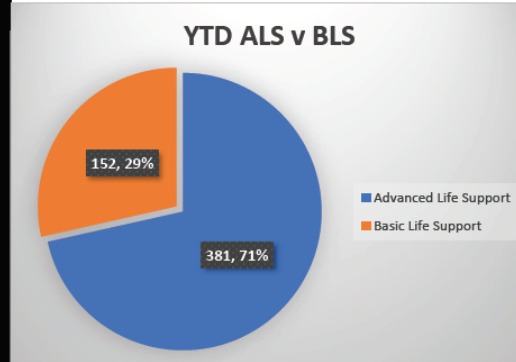

WHITESTOWN FIRE DEPARTMENT

EMS Billing Report:

November MTD Revenue: \$ \$8,962.47

YTD Revenue: \$ 138,907.10 / (2019 YTD: \$ 126,610.86; 9.71%)

WHITESTOWN FIRE DEPARTMENT

Fire Current Month

Total Calls 86

Fire Year To Date

YTD Calls 928

Station

YTD Station

Monthly Call Type

- 100 - Fire
- 200 Series
- 300 - EMS
- 400 - HAZMAT
- 500 - Service Call
- 600 - Series
- 700 - False Alarm

YTD Call Type

- 100 - Fire
- 200
- 300 - EMS
- 400 - HAZMAT
- 500 - Service Call
- 600 - Series
- 700 - False Alarm

WHITESTOWN FIRE DEPARTMENT

EMS Previous Month

EMS Year To Date

Increase from 2019 - 21 Runs, 2.3 %